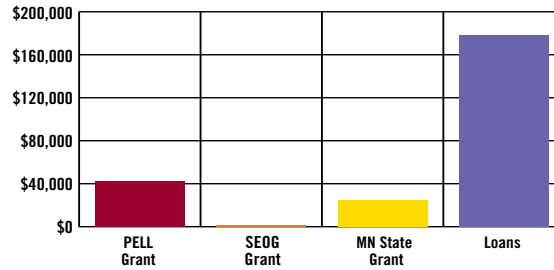

### Top Counties of Origin

Hennepin, Anoka, Carver, Ramsey, Wright

Hennepin Technical College is an equal opportunity educator and employer.

This document is available in alternative formats to individuals with disabilities.

## Financial Aid

Financial Aid Recipients ..... 39%  
 Average Loan Amount ..... \$4113  
 Average Financial Aid Amount ..... \$5620