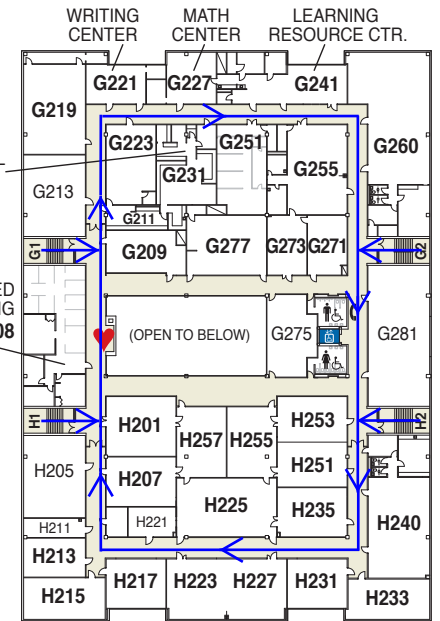

Hennepin Technical College™

Brooklyn Park Campus

9000 Brooklyn Blvd.
Brooklyn Park, MN 55445
952-995-1300

www.hennepintech.edu

Indoor Walking Routes

Once around the 1st floor
route = 1/3 mile →

Twice around the 2nd
floor route including stairs
= over 1/4 mile →

**HANDICAP
PARKING
STUDENT LOT 2**

**HANDICAP
PARKING
STUDENT LOT 4**

**HANDICAP
PARKING**

2ND FLOOR

**J110-130
AUDITORIUM**

	ELEVATOR
	AED LOCATIONS