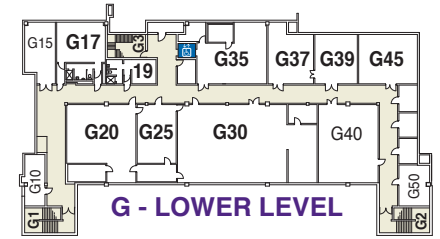

Hennepin Technical College™

Brooklyn Park Campus

9000 Brooklyn Blvd.
Brooklyn Park, MN 55445
952-995-1300

www.hennepintech.edu

Indoor Walking Routes

Once around the 1st floor
route = 1/3 mile →

Twice around the 2nd
floor route including stairs
= over 1/4 mile →

**HANDICAP
PARKING
STUDENT LOT 2**

**HANDICAP
PARKING
STUDENT LOT 4**

**HANDICAP
PARKING**

2ND FLOOR

**J110-130
AUDITORIUM**

	ELEVATOR
	AED LOCATIONS