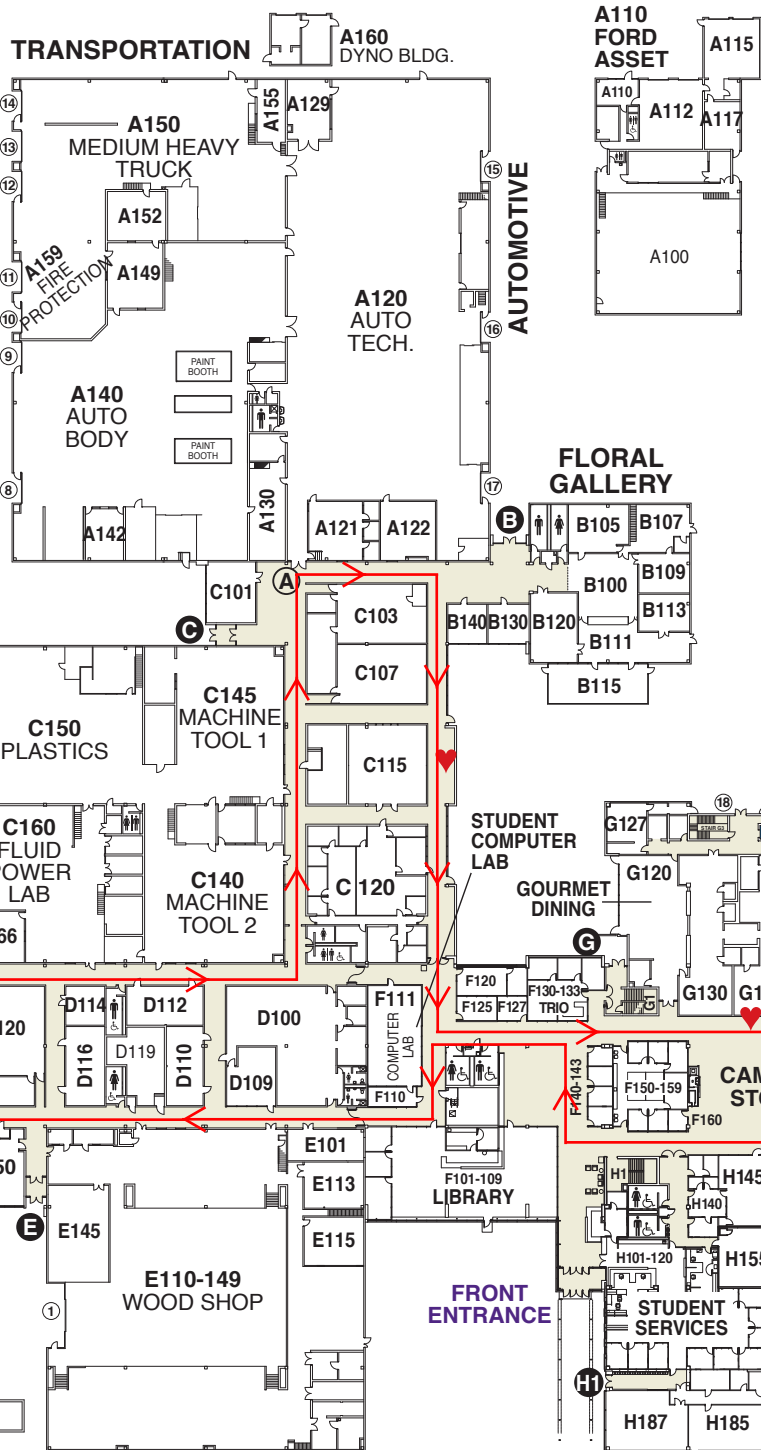

Hennepin Technical College™

Brooklyn Park Campus

9000 Brooklyn Blvd.
Brooklyn Park, MN 55445
952-995-1300

www.hennepintech.edu

Indoor Walking Routes

Once around the 1st floor
route = 1/3 mile →

Twice around the 2nd
floor route including stairs
= over 1/4 mile →

**HANDICAP
PARKING
STUDENT LOT 2**

**HANDICAP
PARKING
STUDENT LOT 4**

**HANDICAP
PARKING**

2ND FLOOR

**J110-130
AUDITORIUM**

	ELEVATOR
	AED LOCATIONS