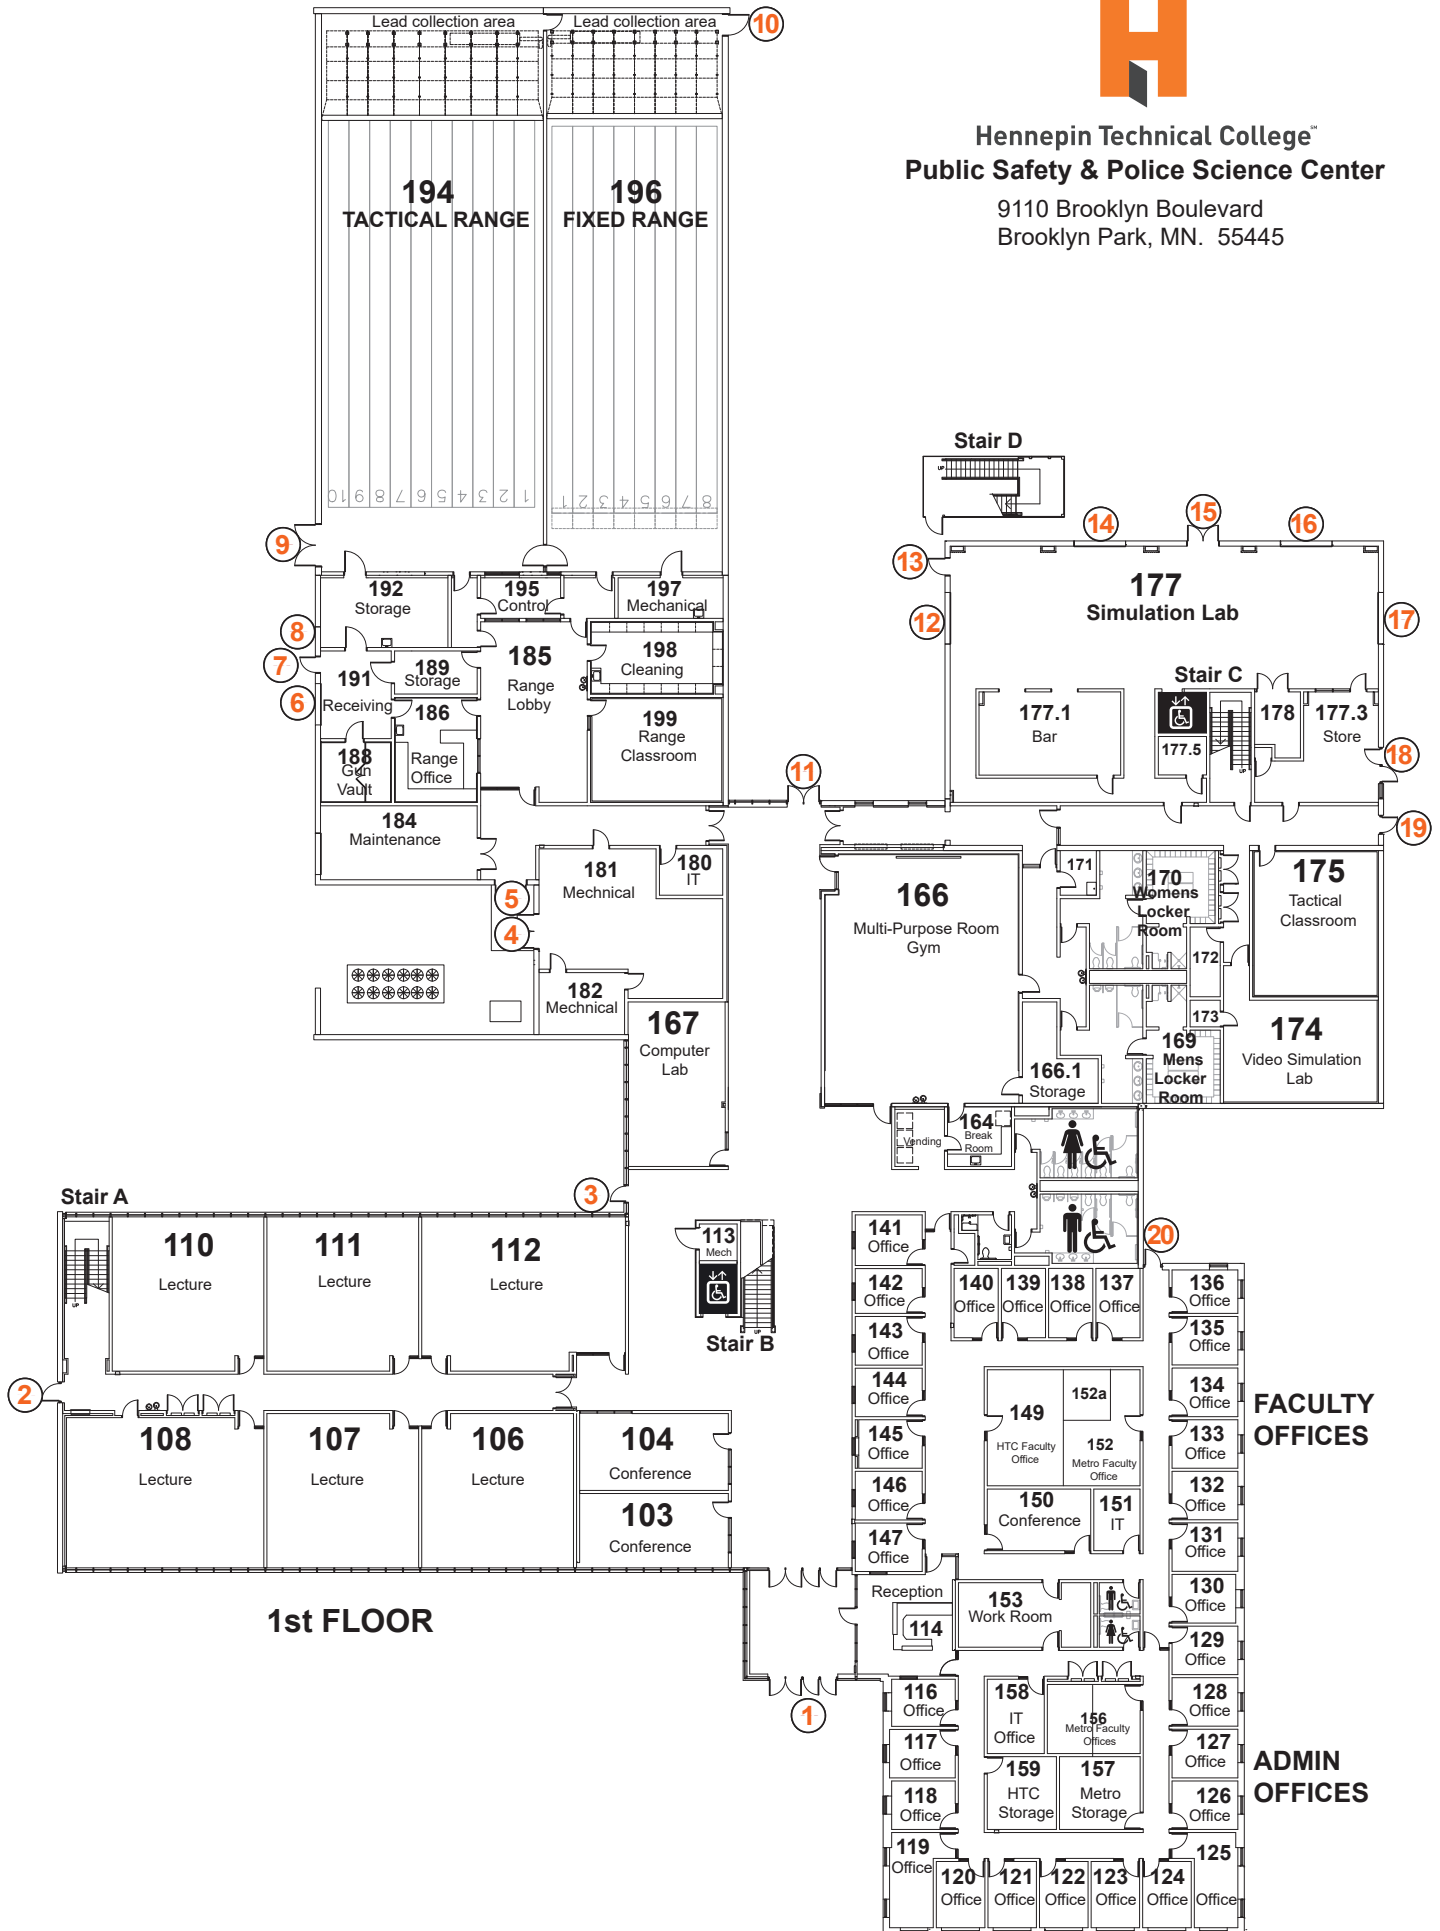

Hennepin Technical College™ Public Safety & Police Science Center

9110 Brooklyn Boulevard
Brooklyn Park, MN. 55445

Hennepin Technical College Brooklyn Park Campus

9000 Brooklyn Boulevard, Brooklyn Park, MN 55445

- (M) Main Entrance
- (E) Additional Entrances
- Visitor Reserved Parking
- Handicapped Parking
- Student Parking
- Faculty/Staff Parking
- Motorcycle Parking
- Bicycle Rack

← Elm Creek Blvd.

→ Brooklyn Boulevard (77th Avenue)

Boone Avenue N.

HennepinTech.edu